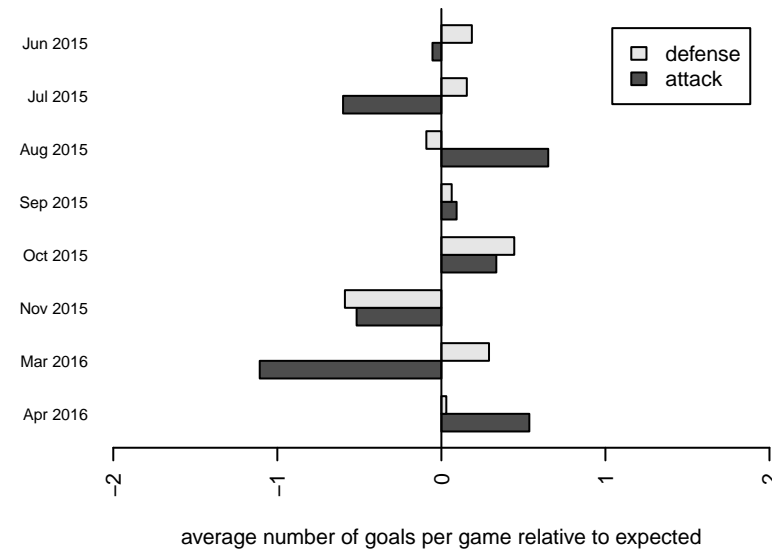

Performance relative to 13 month average