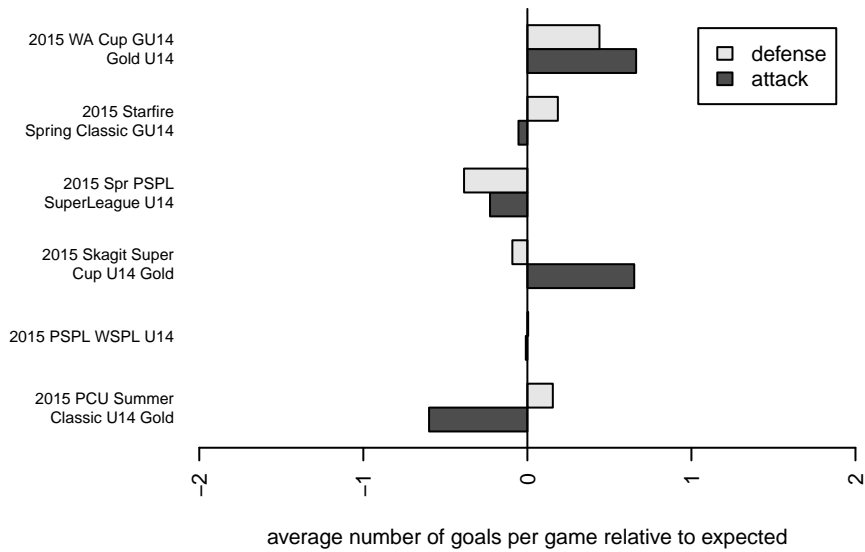

Performance relative to 13 month average