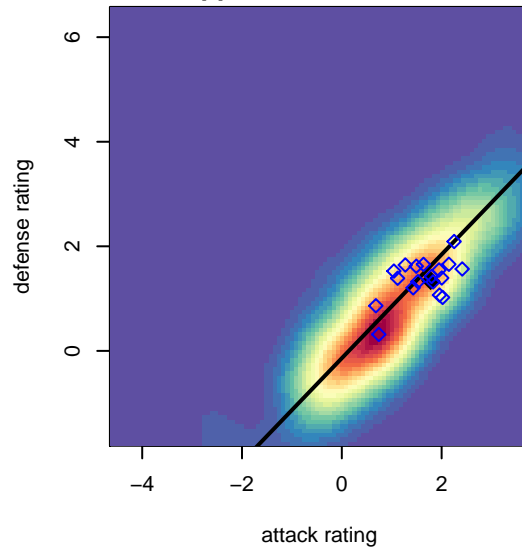

**attack and defense rating
relative to others at age
and all opponents in last 13 months**