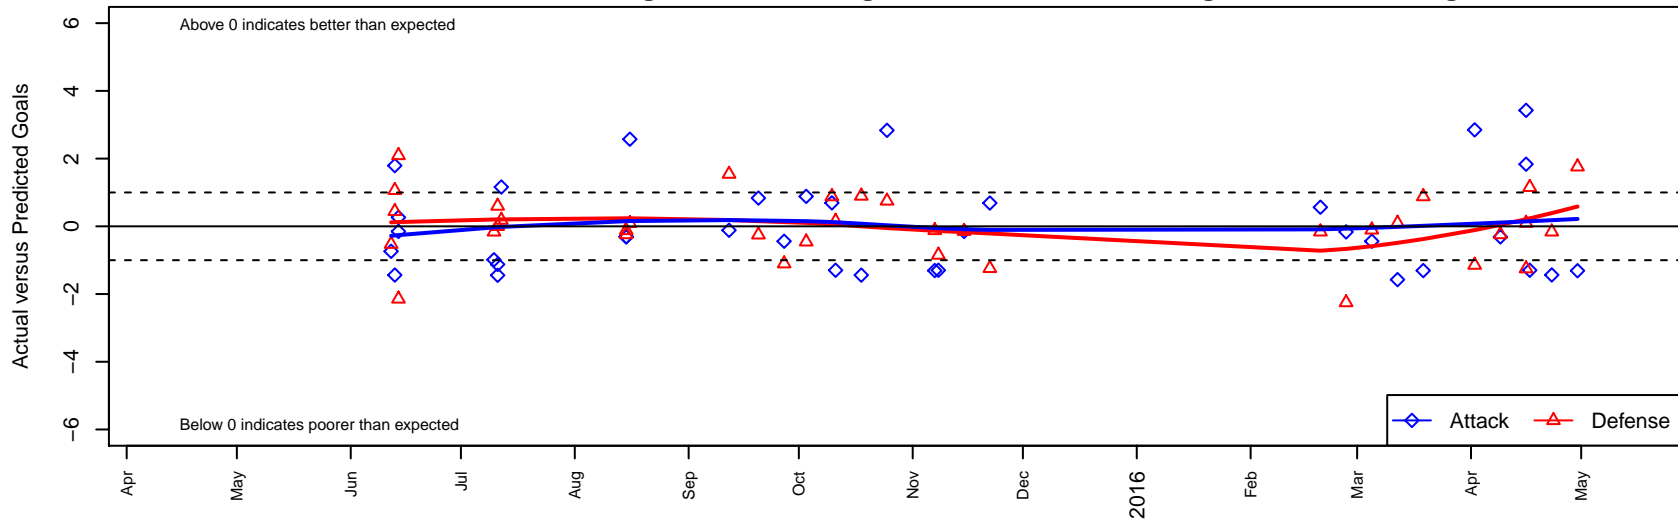

Highline Premier Blue G01

Highline Premier FC
 Burien, WA
 G01 total strength=1251
 attack=5.93 defense=3.83
 fall league = PSPL WSPL U14
 spr league = Spr PSPL SuperLeague U14

alt names used:

Venues played:
 2015 Starfire Spring Classic GU14
 2015 PCU Summer Classic U14 Gold
 2015 Skagit Super Cup U14 Gold
 2015 PSPL WSPL U14
 2015 Spr PSPL SuperLeague U14
 2015 WA Cup GU14 Gold U14

Highline Premier Blue G01
 Dots are actual minus expected GF (blue circles) and GA (red triangles).
 Blue line is smoothed change in attack strength. Red is smoothed change in defense strength.

**attack and defense variance (black dot)
relative to other teams
and top 10 in region**