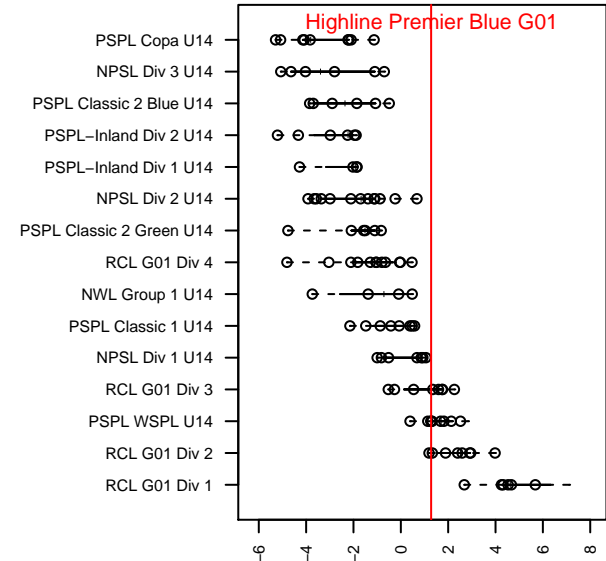

**attack and defense rating
relative to others at age
and all opponents in last 13 months**