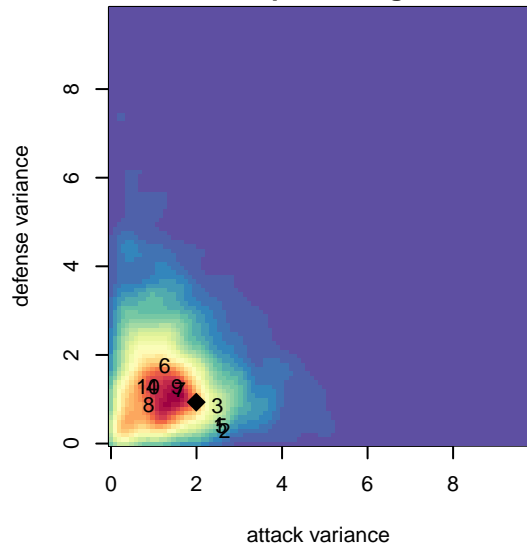

Highline Premier Blue G01

Highline Premier FC
 Burien, WA
 G01 total strength=1251
 attack=5.93 defense=3.83
 fall league = PSPL WSPL U14
 spr league = Spr PSPL SuperLeague U14

alt names used:

Venues played:
 2015 Starfire Spring Classic GU14
 2015 PCU Summer Classic U14 Gold
 2015 Skagit Super Cup U14 Gold
 2015 PSPL WSPL U14
 2015 Spr PSPL SuperLeague U14
 2015 WA Cup GU14 Gold U14

Highline Premier Blue G01
 Dots are actual minus expected GF (blue circles) and GA (red triangles).
 Blue line is smoothed change in attack strength. Red is smoothed change in defense strength.

**attack and defense variance (black dot)
relative to other teams
and top 10 in region**